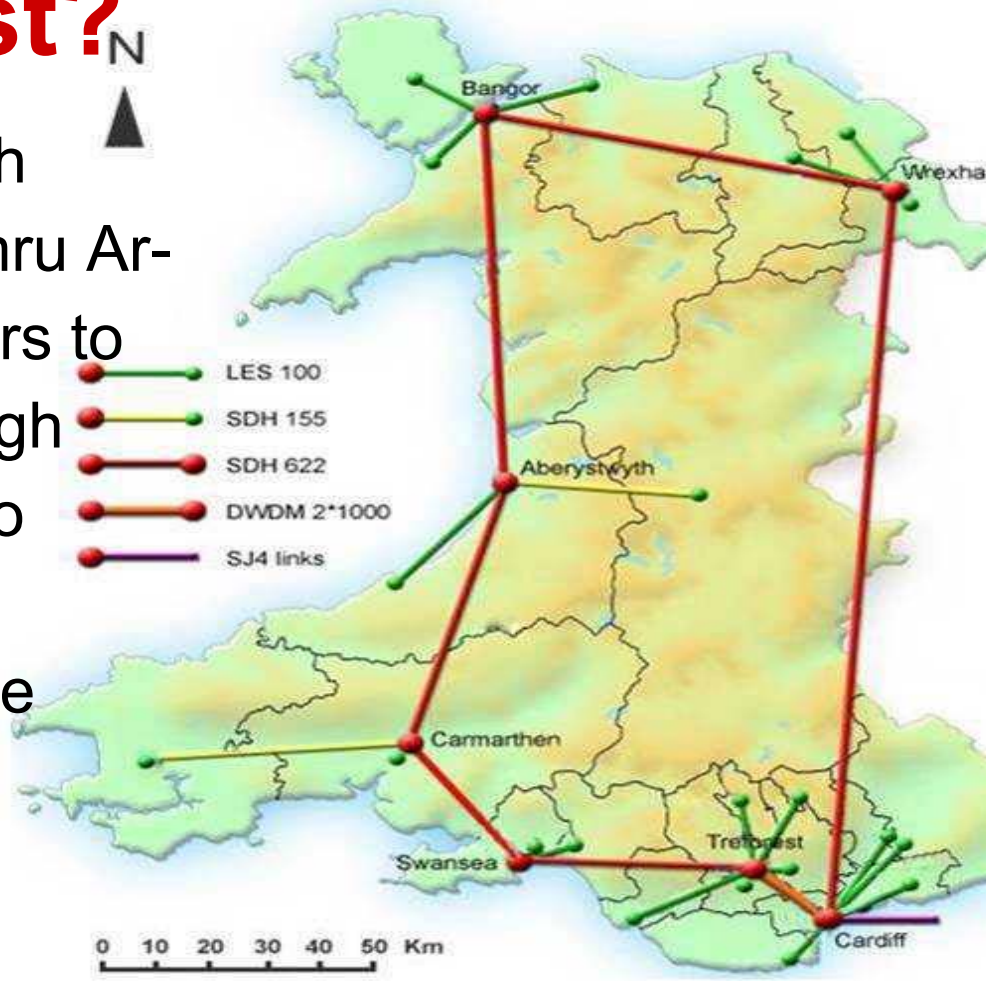

Welsh Assembly Government Broadband Wales Unit

Lifelong Learning Network

BBW006_V_0.1

Lifelong Learning Network

Why does it exist?

It exists to underpin the Welsh Assembly Governments' Cymru Ar-lein strategy to remove barriers to economic development through facilitating improved access to modern communications infrastructure and enabling the exploitation (effective use) of Information Communication Technology (ICT).